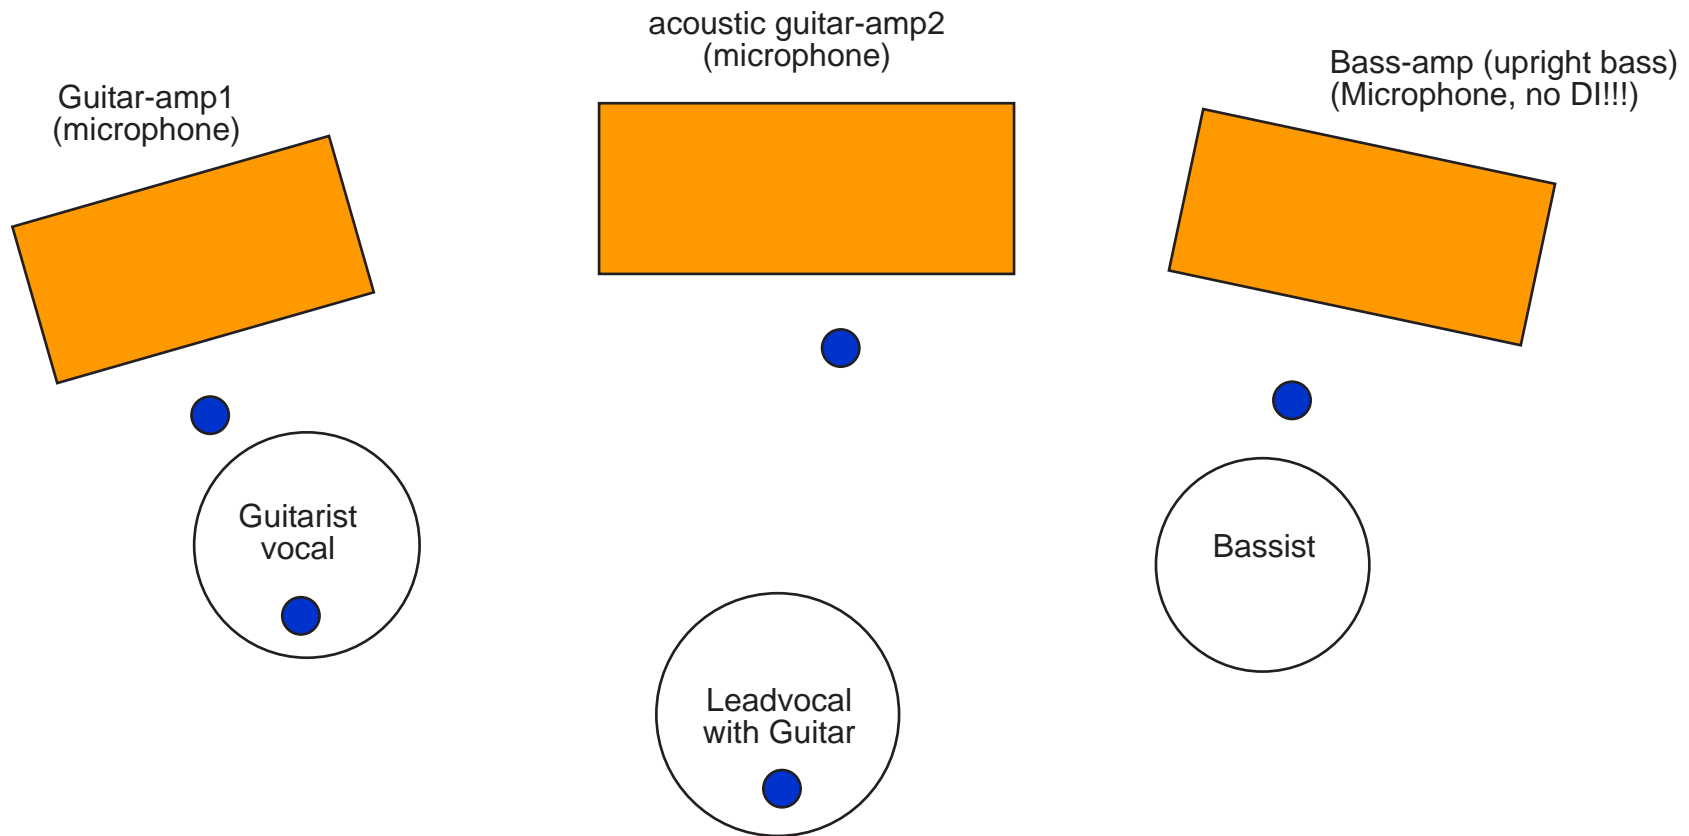

Stagemap Ike And The Capers

To be addressed in MONO, no effects 1 Monitor Speaker (front)

Upright Bass to be picked up with quality microphone in front of amp. NO DI or DIRECT OUT!

Guitar amps should be picked up using quality dynamic mics with a distance of ca. 10" from speaker or grill cloth